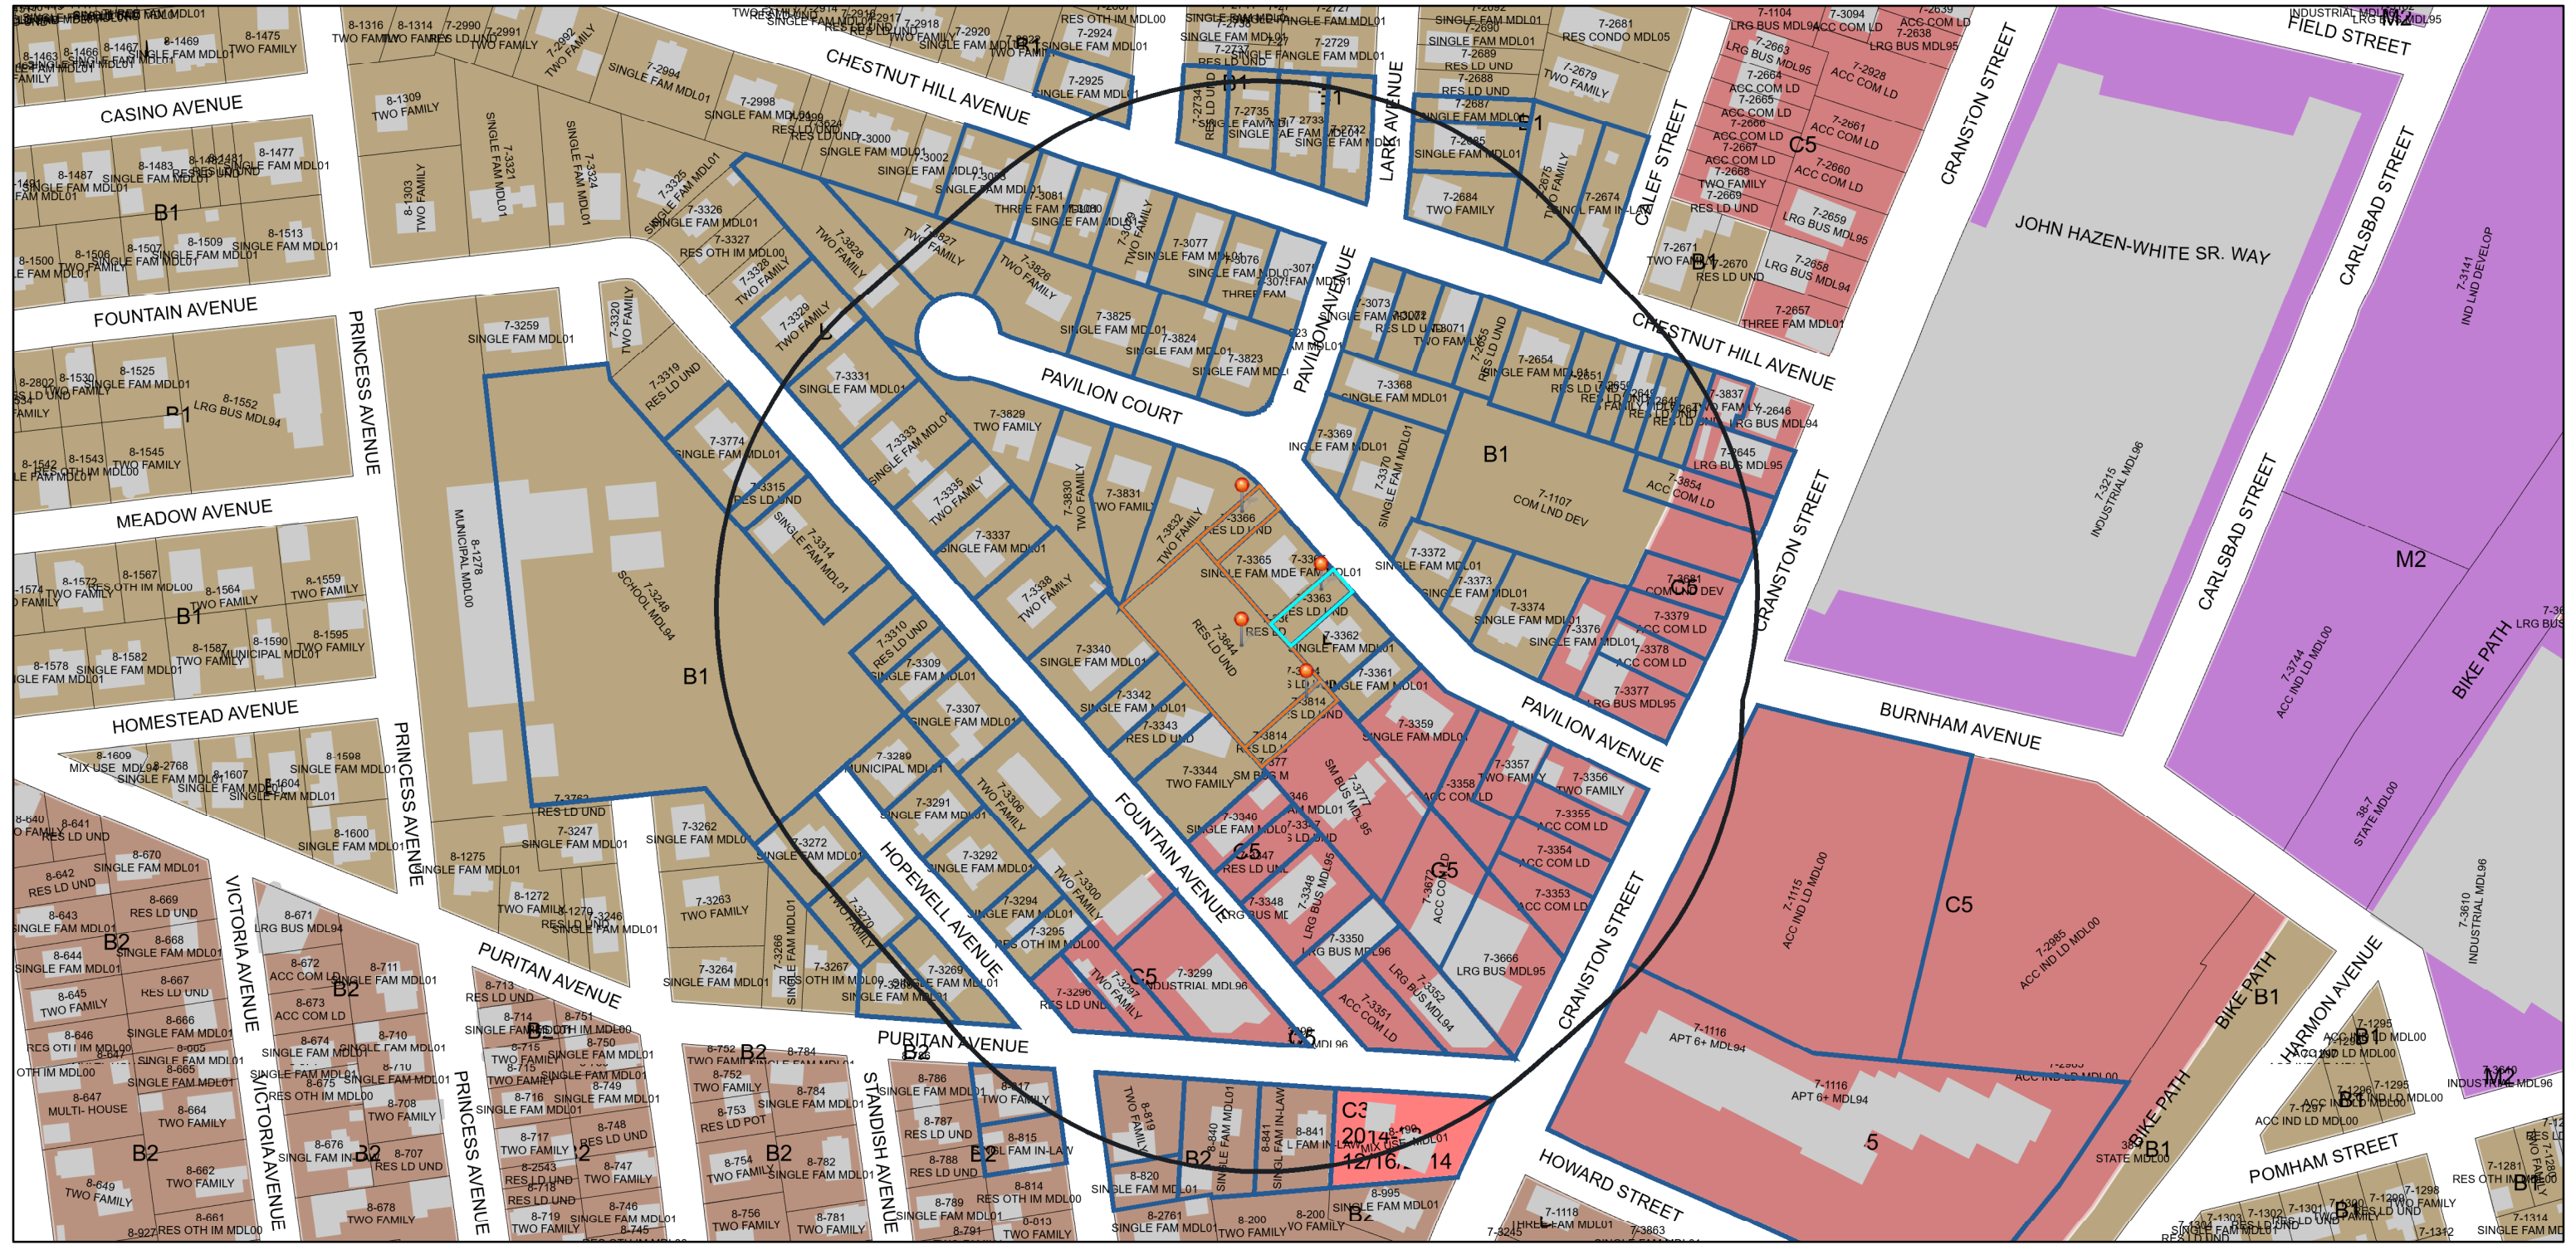

0 Pavilion Ave 400' Radius Plat 7 Lot 3363, 3366, 3644, 3814

7/11/2024, 12:32:47 PM

1:1,891

- Selected Parcels in Buffer Parcels
 - Selected Parcels Buildings
 - Parcels In Buffer Zoning Dimensions
 - Parcel ID Labels Historic Overlay District
 - Streets Names Zoning
 - Cranston Boundary none
- | | | | | | |
|--|-----|--|----|--|-------|
| | A80 | | B2 | | M1 |
| | A20 | | C1 | | M2 |
| | A12 | | C2 | | EI |
| | A8 | | C3 | | MPD |
| | A6 | | C4 | | S1 |
| | B1 | | C5 | | Other |

City of Cranston